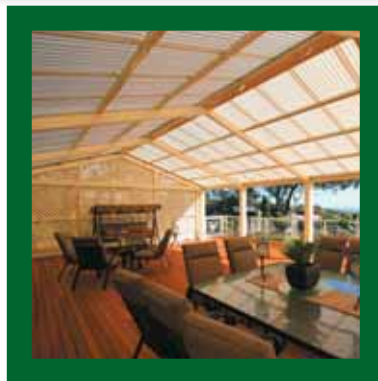

FEATURES

- No internal roof purlins
- Wide range of colours & roof pitches
- Choice of Centenary Deck or Hi-Rib roofing
- Available as a pitched verandah or carport
- Stylish appearance adds value to your home
- Compliments existing house design
- Large spans to accommodate your needs

- Fan Option

- Ridge Beam Connection

Gable End Centenary

FEATURES

- Available in attached or freestanding designs.
- Larger spans to accommodate your needs.
- Large variety of roof and gutter profiles available.
- No unsightly collar ties.
- Wide choice of colours to choose from with no need for painting.
- Two-piece roll-formed beams mean no warping, splitting or knot filled beams that you get with timber.
- Engineered up to a height of 4 metres.