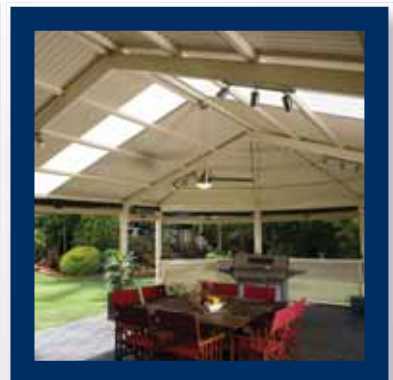

FIELDERS
Centenary
PATIOS CARPORTS VERANDAHS

THE CENTENARY RANGE OF
FREESTANDING & ATTACHED
CARPORTS, VERANDAHS,
PATIOS & AWNINGS.

FINISH ON TOP WITH FIELDERS

CENTENARY PATIOS, CARPORTS & VERANDAHS
NOW THAT'S ENTERTAINING.

FIELDERS
Centenary
PATIOS CARPORTS VERANDAHS

A Fielders attached or freestanding Centenary Carport, Verandah or Patio is the perfect finishing touch to your home. Sturdy yet stylish, the Centenary range will add value and living space to your home – whether as a sheltered outdoor area for family and friends, for special entertaining occasions, or covered protection for your car, a Centenary addition can bring the outside in. Compare for yourself, you will find the Centenary range gives you a lot more for your money. Now That's Entertaining!

Each Centenary product is covered by a Certificate of Structural Sufficiency and a 20 year structural warranty.

Dutch Gable Centenary

The Fielders Centenary Dutch Gable is a very popular addition to homes. Whether being used as a freestanding carport for your car, or as an attached unit for entertaining, this product will be a valuable asset to any home. With roof pitches of 15, 20, 25 and 30 degrees, there is a pitch to complement any existing house roof. Our large 158mm portal beams enable opening widths beyond 10 metres, and Fielders unique structural side beam eliminates unsightly columns.

Fielders Centenary Dutch Gable comes pre-cut and punched to make installation that much easier. Its clean lines and stylish appearance make your Centenary Carport better value for money.

FEATURES

- Available in attached or freestanding designs.
- All beams and columns are supplied pre-cut and punched for quicker and easier installation.
- Structural side beam that eliminates unsightly columns.
- Protects valuable assets and adds valuable outdoor living area.
- Wide range of colours to choose from.
- All structural components made from high tensile steel.