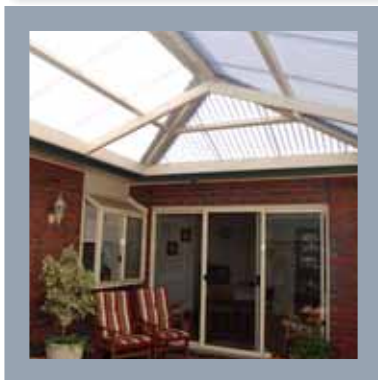

Each Centenary product is covered by a Certificate of Structural Sufficiency and a 20 year structural warranty.

Dutch Gable Centenary

The Fielders Centenary Dutch Gable is a very popular addition to homes. Whether being used as a freestanding carport for your car, or as an attached unit for entertaining, this product will be a valuable asset to any home. With roof pitches of 15, 20, 25 and 30 degrees, there is a pitch to complement any existing house roof. Our large 158mm portal beams enable opening widths beyond 10 metres, and Fielders unique structural side beam eliminates unsightly columns.

Fielders Centenary Dutch Gable comes pre-cut and punched to make installation that much easier. Its clean lines and stylish appearance make your Centenary Carport better value for money.

FEATURES

- Available in attached or freestanding designs.
- All beams and columns are supplied pre-cut and punched for quicker and easier installation.
- Structural side beam that eliminates unsightly columns.
- Protects valuable assets and adds valuable outdoor living area.
- Wide range of colours to choose from.
- All structural components made from high tensile steel.

Hip Roof Centenary

The unique Fielders Centenary Hip Roof is available as an attached or freestanding unit and comes in all the popular roof pitches of 15, 20, 25 and 30 degrees. Like the other products in the Centenary range, the Hip Roof uses both 108mm and 158mm portals, enabling spans beyond 10 metres. The Hip Roof product combines the elegance of high gloss pre-painted steel with the traditional design of a hip roof carport. Previously only ever attempted in timber, the unique design of the Centenary beam allows Fielders to bring you the first pre-engineered all coloured steel Hip Roof Carport.