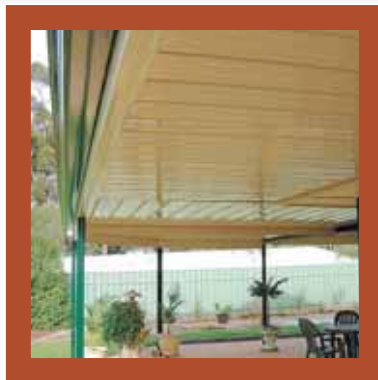

Fielders Centenary Dutch Gable comes pre-cut and punched to make installation that much easier. Its clean lines and stylish appearance make your Centenary Carport better value for money.

FEATURES

- Available in attached or freestanding designs.
- All beams and columns are supplied pre-cut and punched for quicker and easier installation.
- Structural side beam that eliminates unsightly columns.
- Protects valuable assets and adds valuable outdoor living area.
- Wide range of colours to choose from.
- All structural components made from high tensile steel.

FEATURES

- No internal roof purlins
- Wide range of colours & roof pitches
- Choice of Centenary Deck or Hi-Rib roofing
- Available as a pitched verandah or carport
- Stylish appearance adds value to your home
- Compliments existing house design
- Large spans to accommodate your needs

All gables have the option of a full polycarbonate, partial polycarbonate or full Colorbond® steel roof. The unit has the flexibility of any gutter style, varying infill types and decorative finishes, such as finials. A Fielders Centenary Gable End is designed to complement any style of house.

- Edge Beam Connection

Flat Roof Centenary

The Fielders Centenary Flat Roof is a stylish and attractive addition to any home. Whether it is attached or freestanding, this product is engineered for strength. It features colour coated external brackets, which make installations that much easier. The Flat Roof Verandah is extremely flexible in its design allowing various roofing and guttering profiles to be used including the new Fascia Quad Gutter. The high gloss, high tensile roofing features a mirrored ceiling like finish, for an impressive look that you will be satisfied with for years to come.