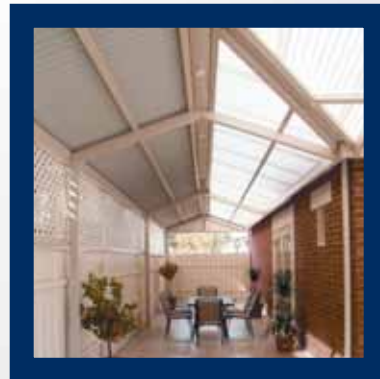

FINISH ON TOP WITH FIELDERS

Fielders Australia Pty Ltd.
Freecall 1800 182 255
Email: info@fielders.com.au
www.fielders.com.au

• Adelaide • Melbourne • Sydney • Brisbane • Perth • Darwin • Mildura • Mt Gambier

© 2008 Fielders Australia Pty Ltd. All rights reserved. For permission to copy or reproduce, contact Fielders Australia Pty Ltd. *Suntuf is a registered trademark of Burnside Plastics. Colorbond® is a registered trademark of BlueScope Steel Limited.

FIEL6719 2008