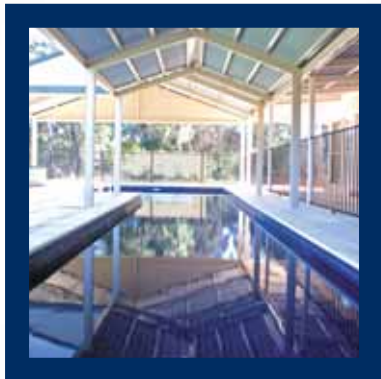

FINISH ON TOP WITH FIELDERS

Fielders Australia Pty Ltd.
Freecall 1800 182 255
Email: info@fielders.com.au
www.fielders.com.au

• Adelaide • Melbourne • Sydney • Brisbane • Perth • Darwin • Mildura • Mt Gambier

© 2008 Fielders Australia Pty Ltd. All rights reserved. For permission to copy or reproduce, contact Fielders Australia Pty Ltd. *Suntuf is a registered trademark of Burnside Plastics. Colorbond® is a registered trademark of BlueScope Steel Limited.

FIEL6719 2008