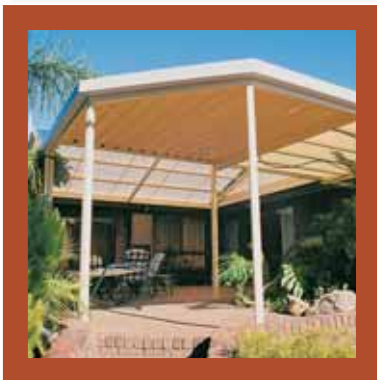

FIELDERS
Centenary
PATIOS CARPORTS VERANDAHS

A Fielders attached or freestanding Centenary Carport, Verandah or Patio is the perfect finishing touch to your home. Sturdy yet stylish, the Centenary range will add value and living space to your home – whether as a sheltered outdoor area for family and friends, for special entertaining occasions, or covered protection for your car, a Centenary addition can bring the outside in. Compare for yourself, you will find the Centenary range gives you a lot more for your money. Now That's Entertaining!

FEATURES

- No internal roof purlins
- Wide range of colours & roof pitches
- Choice of Centenary Deck or Hi-Rib roofing
- Available as a pitched verandah or carport
- Stylish appearance adds value to your home
- Compliments existing house design
- Large spans to accommodate your needs

All gables have the option of a full polycarbonate, partial polycarbonate or full Colorbond® steel roof. The unit has the flexibility of any gutter style, varying infill types and decorative finishes, such as finials. A Fielders Centenary Gable End is designed to complement any style of house.

- Edge Beam Connection

Flat Roof Centenary

The Fielders Centenary Flat Roof is a stylish and attractive addition to any home. Whether it is attached or freestanding, this product is engineered for strength. It features colour coated external brackets, which make installations that much easier. The Flat Roof Verandah is extremely flexible in its design allowing various roofing and guttering profiles to be used including the new Fascia Quad Gutter. The high gloss, high tensile roofing features a mirrored ceiling like finish, for an impressive look that you will be satisfied with for years to come.