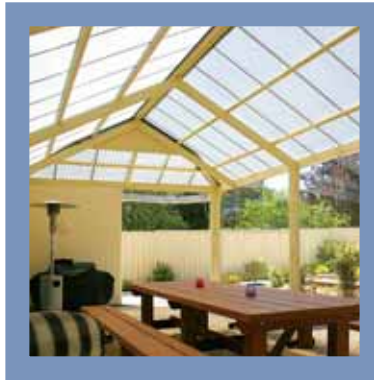

Dutch Gable Centenary

The Fielders Centenary Dutch Gable is a very popular addition to homes. Whether being used as a freestanding carport for your car, or as an attached unit for entertaining, this product will be a valuable asset to any home. With roof pitches of 15, 20, 25 and 30 degrees, there is a pitch to complement any existing house roof. Our large 158mm portal beams enable opening widths beyond 10 metres, and Fielders unique structural side beam eliminates unsightly columns.

Fielders Centenary Dutch Gable comes pre-cut and punched to make installation that much easier. Its clean lines and stylish appearance make your Centenary Carport better value for money.

FEATURES

- Available in attached or freestanding designs.
- All beams and columns are supplied pre-cut and punched for quicker and easier installation.
- Structural side beam that eliminates unsightly columns.
- Protects valuable assets and adds valuable outdoor living area.
- Wide range of colours to choose from.
- All structural components made from high tensile steel.