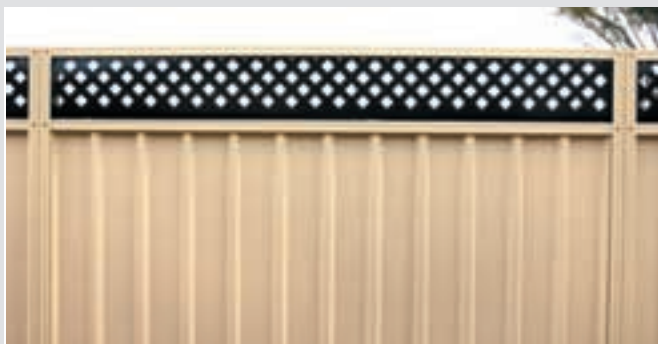

## Dominator Panel Fencing

Fielders Dominator Panel Fencing offers a stylish appearance which blends beautifully with any environment. Ideal for level or sloping sites, it allows you and your neighbours to enjoy comfort and privacy without obtrusive posts and rails. TL-5/M-Clad sheets slot into strong roll-formed steel channels that ultimately provide a neat frame for the sheets. With the use of natural low gloss colour, the fence looks equally attractive from both sides.

## Dominator Panel Fencing with lattice

Fielders Dominator Panel Fencing with lattice still provides the privacy, security and appearance of Panel Fencing, whilst also providing a more distinguished, unique and attractive fence, which will add value to any home.

*Panel Fencing with Lattice.*

With Fielders extensive range of fencing, you can choose from many attractive designs, from the ever popular neighbour friendly Dominator Panel Fence to the trendy Mini-Flute fencing with rolled capping. Fielders fencing can be easily erected yourself, ensuring privacy with cost savings in mind. All our fencing is manufactured from long life pre-painted Colorbond® or Zinalume® steel. Fielders have all boundaries covered.

*Mini-flute rolled capping.*

*Mini-flute profile.*

Fielders also manufacture both single and double access gates to blend with the colour and style of your fence. Standard sizes are available, or they can be custom made to suit your requirements. All gates are supplied with hinges and latches. For extra security and added peace of mind, a single or dual Lekk-Latch is available.